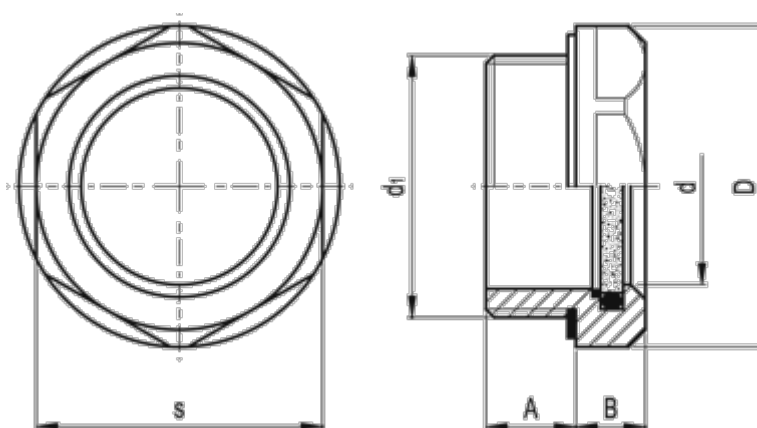

Data Sheet

Article number: 20674525

Description: E+G Oil level indicator
GN 743.5-11-G 3/8-B

Measures

A = 8.0

B = 7.5

D = 22

d = 11

d1 = G 3/8

s = 20